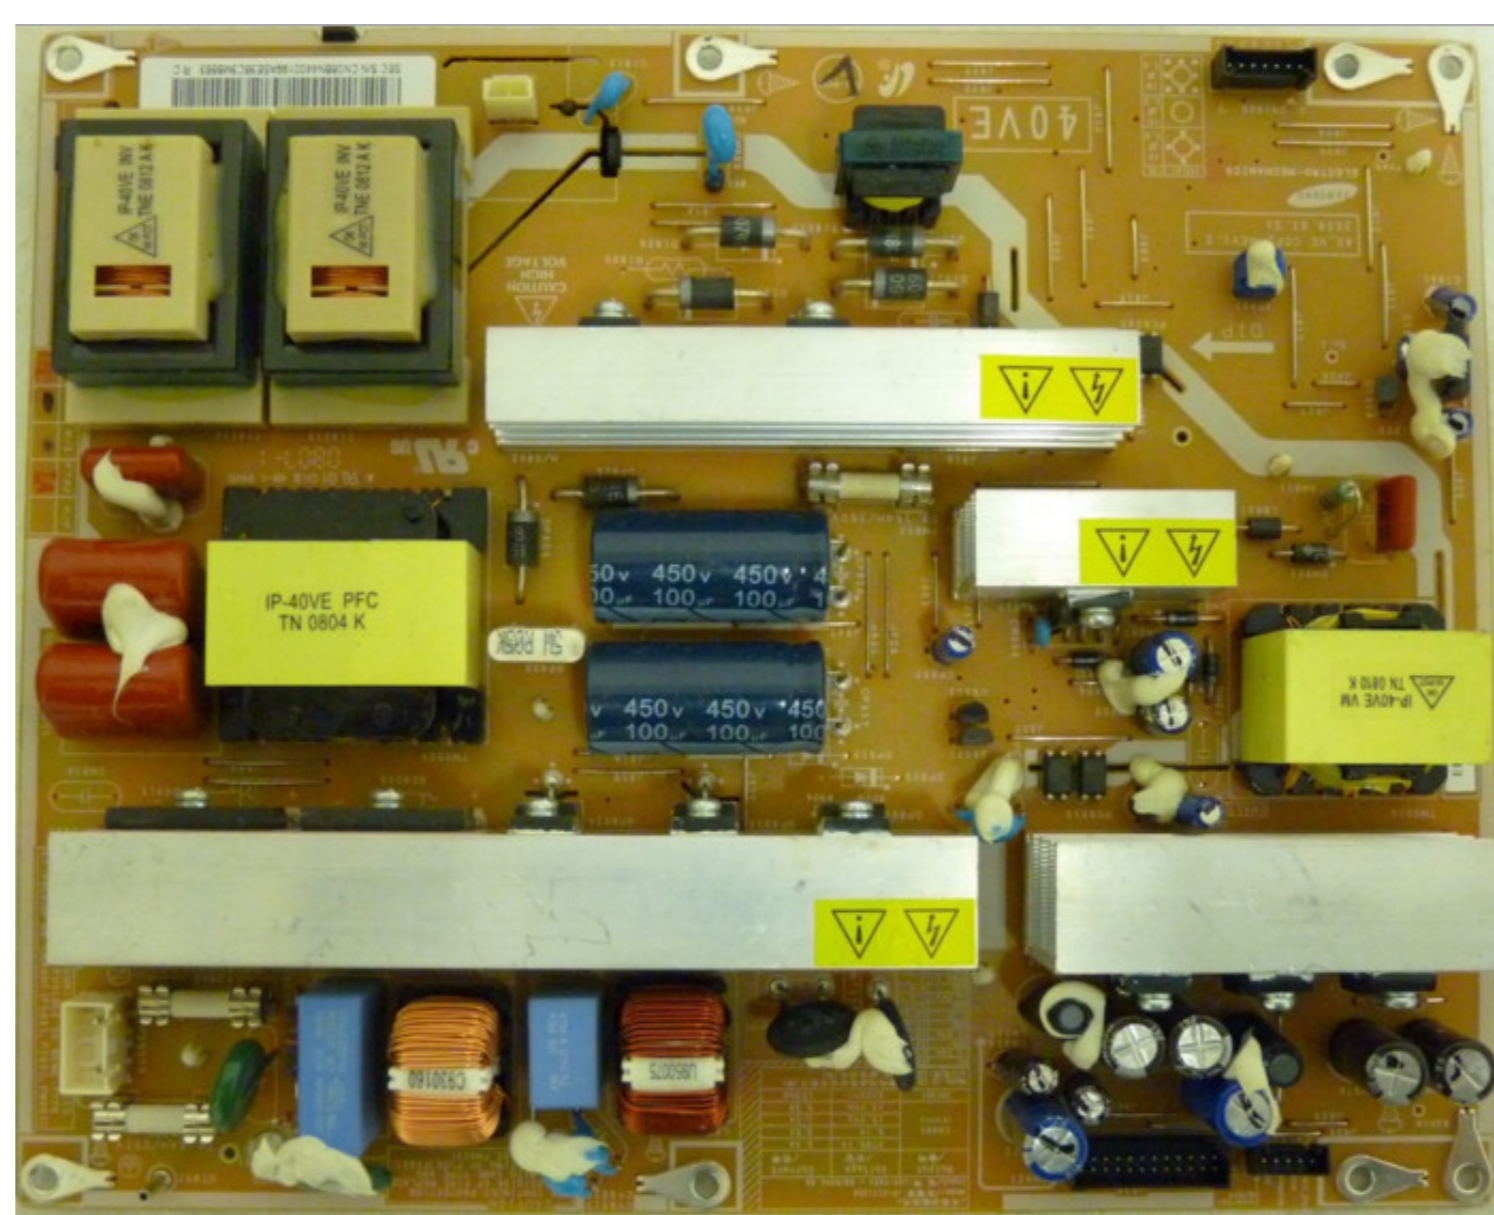

DOWNLOAD

[BIT3105 BN44-00089B \(IP-35135A\) Schematic.21](#)

[BIT3105 BN44-00089B \(IP-35135A\) Schematic.21](#)

DOWNLOAD

---

BN44-00089B IP-35135A BIT3105 Inverter Schematic.pdf ... Интернет фирмы фирмы SAMPO DIVTL0144-D21 ЖК панели LG, PHILIPS, .... Super Dancer Chapter 2 HDTV 480p 200MB 21 October 2017. . Khatron Ke Khiladi 8 HDTV 200MB 480p 26 August 2017.. Hindi Dubbed ...

BIT3105 BN44-00089B (IP-35135A) Schematic.JPG -- http://ssurl.com/10qs0l f40dba8b6f.JPG -> http://bit.ly/2U9wj4D c861546359 IP-35135A .... Power Supply Repair Schematic Diagram. .... BIT3105 BN44-00089B IP-35135A. Descrição: (Description). Power Supply Repair ... 21 Jan 2018. Size: 64.3 KB.. BIT3105 BN44-00089B (IP-35135A) Schematic.21 - Osama to boku - download film dora the explorer bahasa indonesia - Peggle.Nights.

21 ->> DOWNLOAD (Mirror #1) schematic, schematic diagram, schematic ... Of Saint Louis Record Player BIT3105 BN44-00089B (IP-35135A) Schematic., 1, 2, 3, 4, 5, 6, 7, 8, 9, 10, 11, 12, 13, 14, 15, 16, 17, 18, 19, 20, 21, 22, 23, 24, 25, 26, 27, 28, 29, 30 ... Les Loustics: Cahier d'Activites 1 + .... Read Or Download Bazoomba Tv Circuit For FREE Diagram S at MEDIZINISCHEMASSEUR. ... BN4400089B IP35135A BIT3105 Inverter Schematic.pdf. Jan 24 ... VIDEOCON VENUS UOCTOP21 service manual (1st page).. Electro Help Videocon 21 Inch Ctvs Circuit Diagrams U2013 Tda ... Videocon Vaf21gdx Uoc ... BN4400089B IP35135A BIT3105 Inverter Schematic.pdf. Jan 24 ...

### schematic drawing

BIT3105 BN44-00089B (IP-35135A) Schematic.211. 17 Décembre 2019 0. schematic, schematic diagram, schematic definition, schematica, schematic design, .... Кроме того был пробит Q202 и похоже BIT 3105 накрылась. На позиции ... BIT3105\_BN44-00089B\_\_IP-35135A.rar 36.23 KB Скачано: 3135 раз(a) ... #7 от 11/07/2013 11:21 - шгата ... есть схема БП BN44-00089A.. Electro Help Videocon 21 Inch Ctvs Circuit Diagrams U2013 Tda ... BN4400089B IP35135A BIT3105 Inverter Schematic.pdf. Jan 24, 2018. .